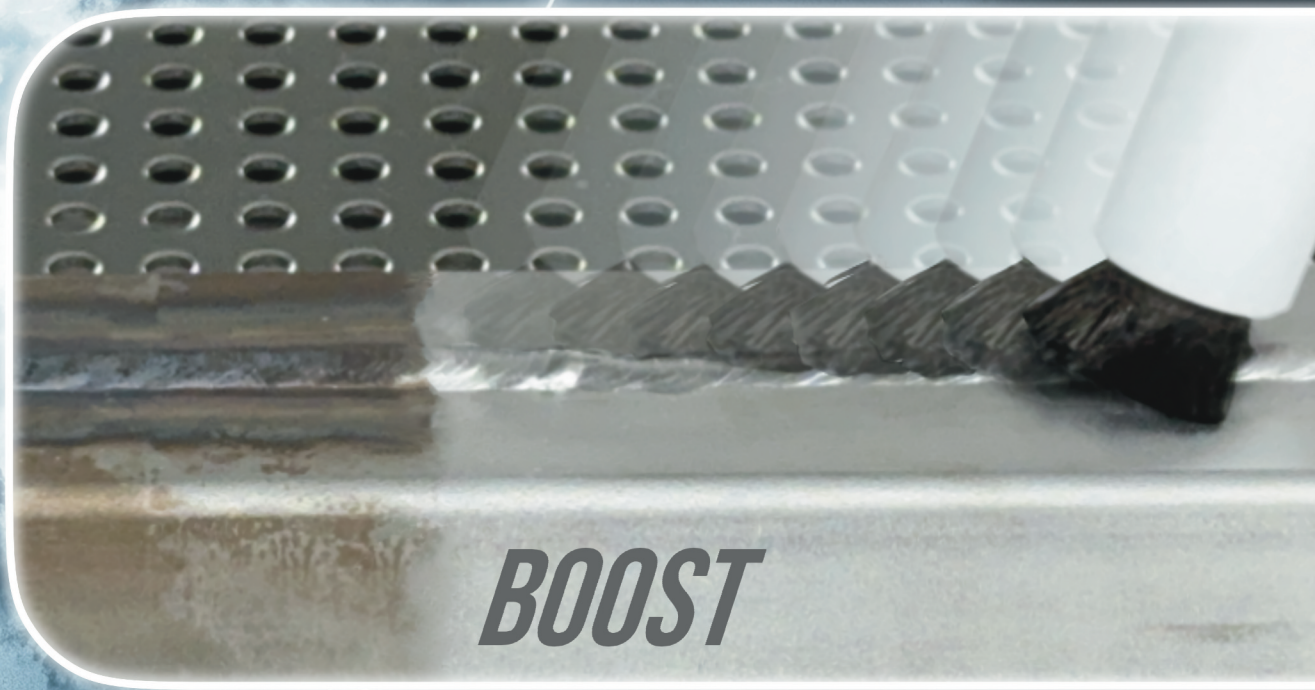

BYMAT BOOSTER

Maximum cleaning power on demand!

The only booster function on the market.

Ultra-fast removal

Precise and efficient cleaning.

Maximum power when needed

Removes heaviest scale and heat tint.

Gentle on tools